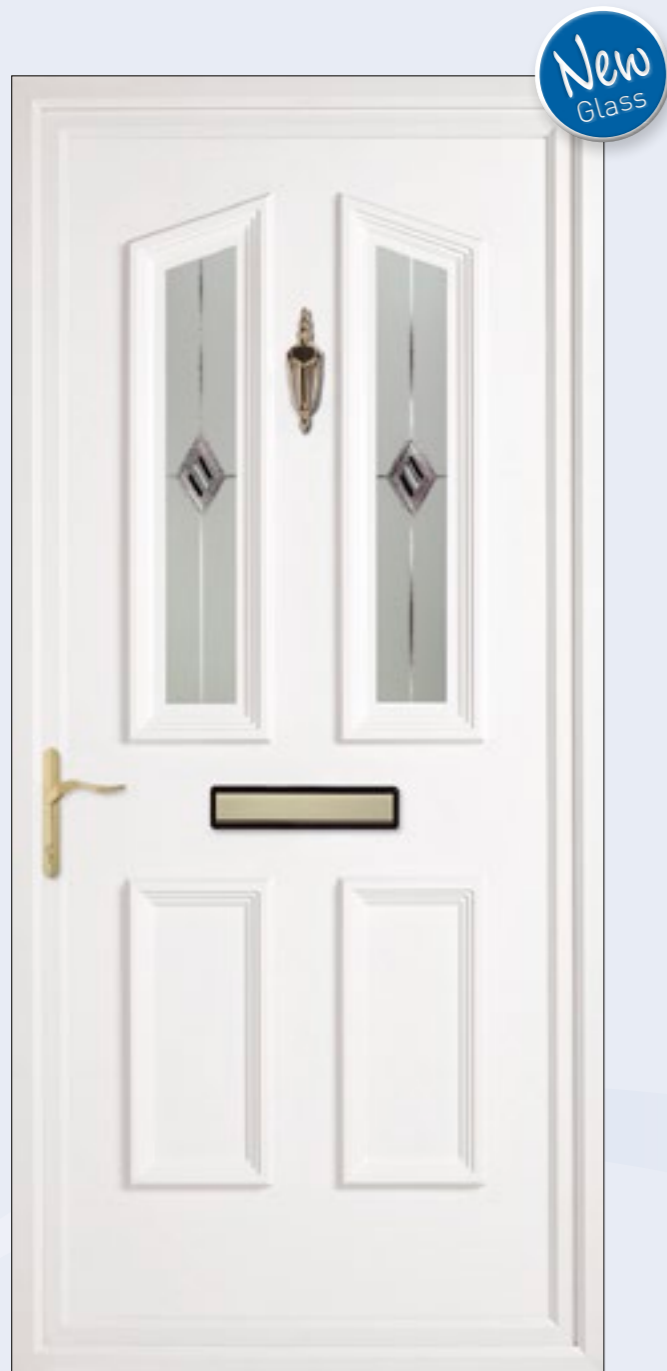

Bluntisham Fusion Diamond Green

Bluntisham Amber

Bluntisham Cameo Rose

Bluntisham Climbing Roses (2)

Bluntisham Sandblasted with House Number (Red)

Colne & Ely Door Panels

Our new Ely panel features two rectangular glazing apertures echoing one of the most popular door styles for UK homes. New glass designs also enhance this range.