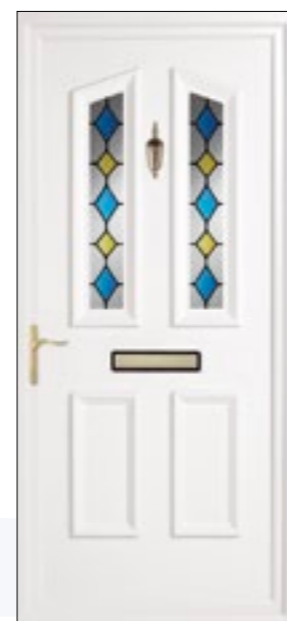

Colne Jewel