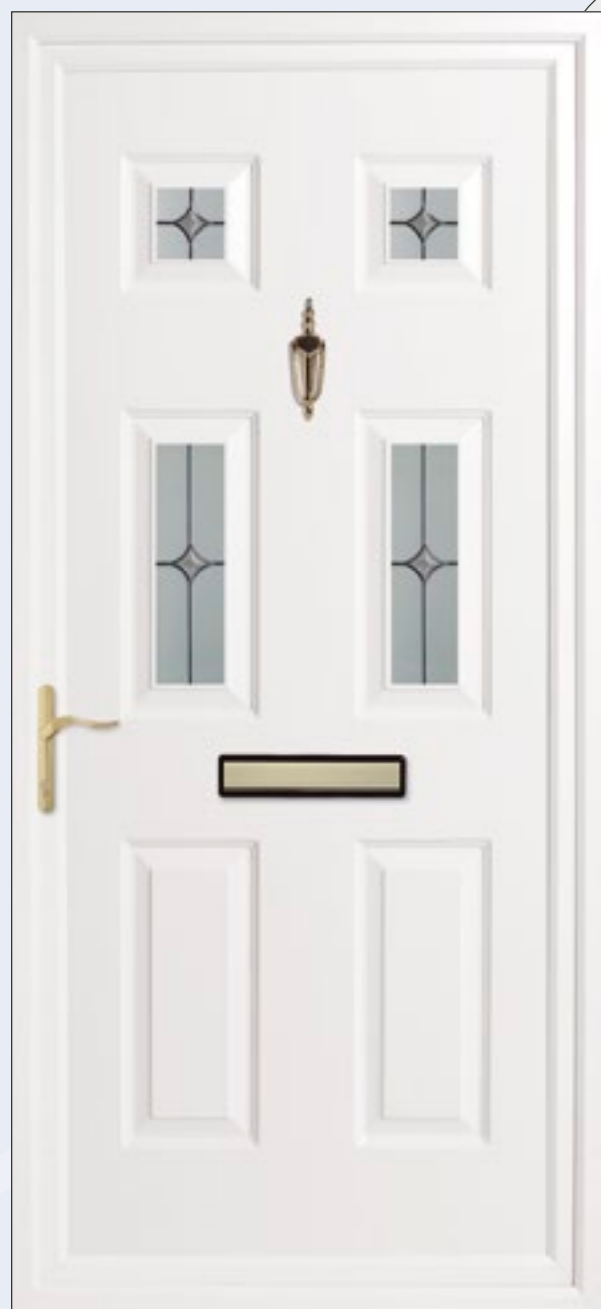

Doddington, Queens & Kimbolton Door Panels

These traditional-styled panels present a variety of options, including a 'solid' for maximum privacy or multi-glazed for a more personal choice.

Queens Bevelled Solar (4)