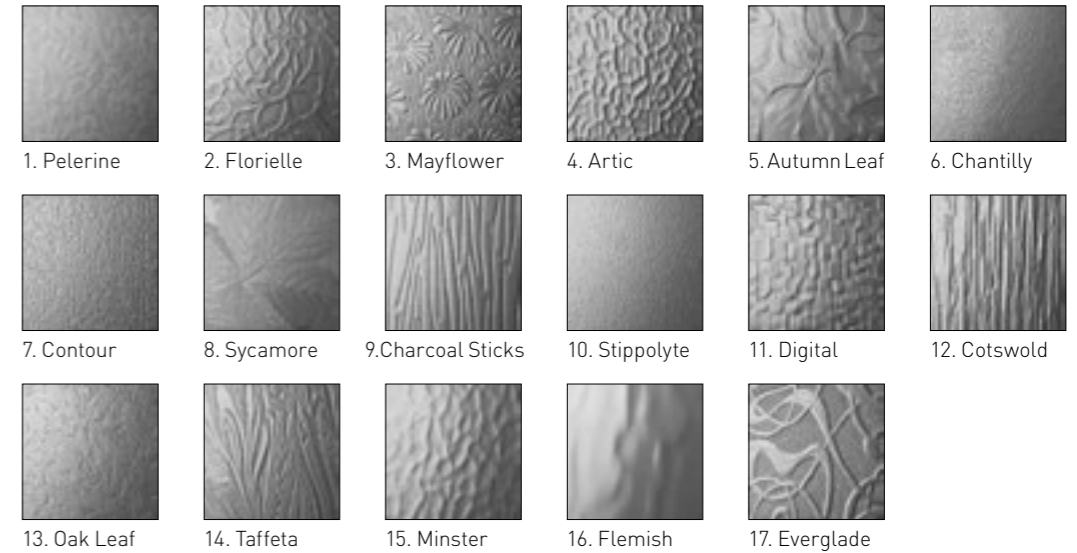

Godmanchester & Needingworth Door Panels

Shaped feature mouldings around the glass area of these two styles add greater interest to the external appearance of these panels.

All Panels are available in clear or patterned glass, see page 19 for details. To personalise your door further turn to page 3 for all door colour and furniture options.

Extra Options

All panels shown in this brochure are available with clear and clear glass or clear and patterned glass with your choice of backing glass.

Backing Glass

Our Panel door range offers the option of choosing your preferred backing glass. The backing glass sits on the inside face of the double glazed cassettes.

Conservatory Panels

Half & Quarter Panels

* Available in clear/clear or clear/pattern glass only.