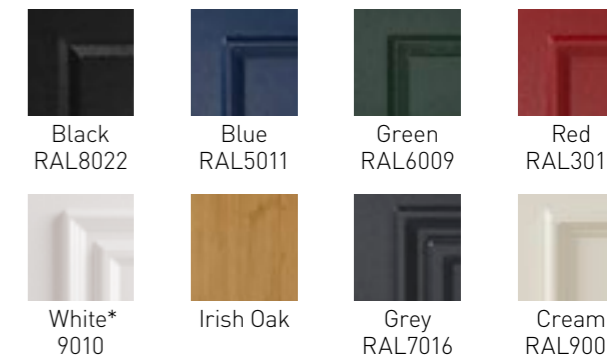

A range of high quality furniture may also be specified including letter plates, knockers, spy viewers and brass numerals to individualise your door.

All door panels are available in a choice of White, Mahogany, Light Oak or Rosewood finishes colour matched to your profile.

Personalise your door

Create your ideal door from our range of furniture and door colour options.

Our Door Colours

Experience true colour with our Colour Door Panel Collection; a stunning collection of coloured woodgrain-finish door panels to enhance any home. All are constructed to high standards of quality and thermal efficiency for a fantastic price. All coloured finishes shown are available in all decorative panel styles as featured in this brochure.

Door Furniture

From door knockers to numerals, letter plates and spyholes, a full range of quality hardware is supplied in a range of finishes. Colours include Gold, Chrome, Satin Chrome, Black, and White.