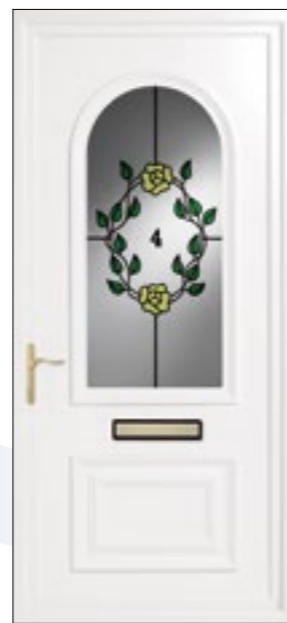

All Panels are available in clear or patterned glass, see page 19 for details. To personalise your door further turn to page 3 for all door colour and furniture options.

Earith Spring Poppy

Earith Yellow Rose with House Number