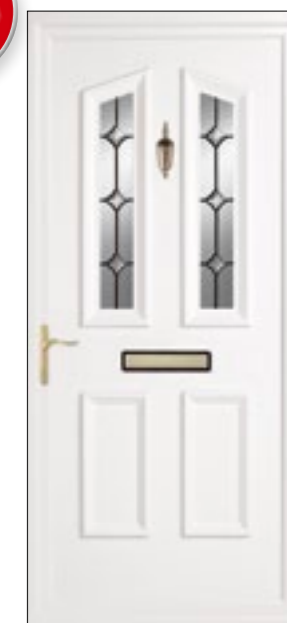

Colne Bevelled Solar

All Panels are available in clear or patterned glass, see page 19 for details. To personalise your door further turn to page 3 for all door colour and furniture options.