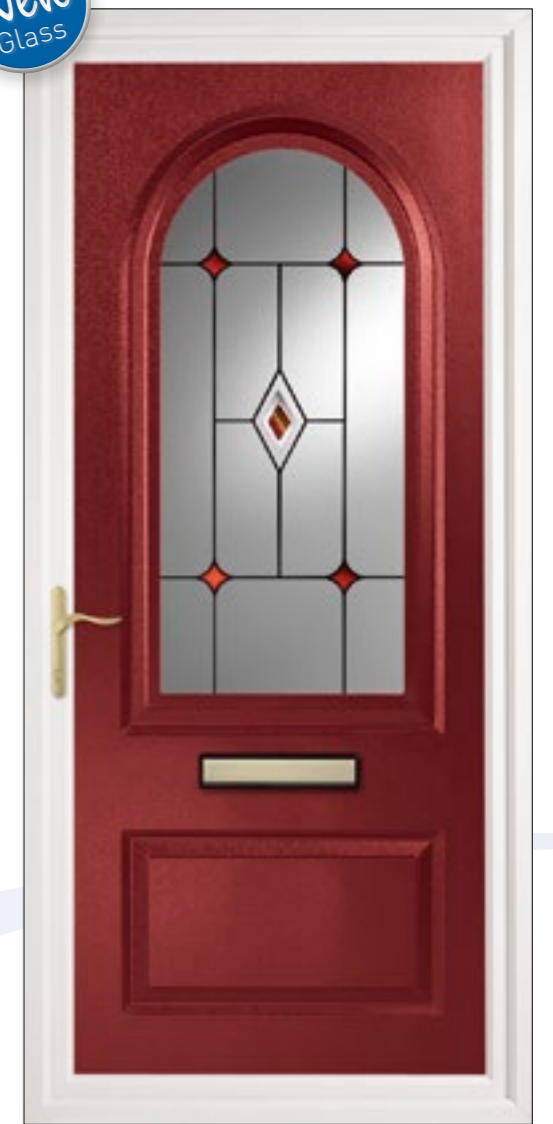

Trinity Fusion Diamond Red (Red)